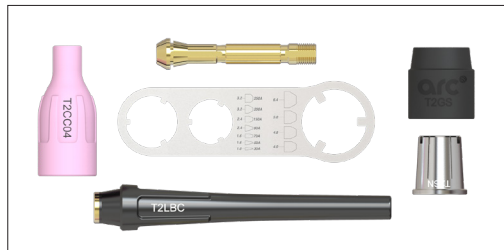

### Collet Body Starter Kits

Part No.	Description	T2	T3	T3W	T4W
SCB1*	Small Collet Body Starter Kit 1.0mm	●	●	●	●
SCB2	Small Collet Body Starter Kit 1.6mm	●	●	●	●
SCB3*	Small Collet Body Starter Kit 2.0mm	●	●	●	●
SCB4	Small Collet Body Starter Kit 2.4mm	●	●	●	●
SCB5	Small Collet Body Starter Kit 3.2mm	●	●	●	●
SCB6*	Small Collet Body Starter Kit 4.0mm	●	●	●	●
MCB1*	Medium Collet Body Starter Kit 1.0mm	●	●	●	●
MCB2	Medium Collet Body Starter Kit 1.6mm	●	●	●	●
MCB3*	Medium Collet Body Starter Kit 2.0mm	●	●	●	●
MCB4	Medium Collet Body Starter Kit 2.4mm	●	●	●	●
MCB5	Medium Collet Body Starter Kit 3.2mm	●	●	●	●
MCB6*	Medium Collet Body Starter Kit 4.0mm	●	●	●	●
MCB7*	Medium Collet Body Starter Kit 4.8mm	●	●	●	●