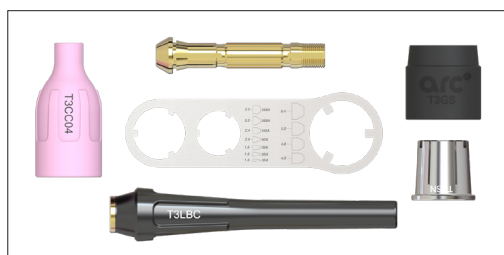

## ARC T SERIES STARTER KITS

The Arc Collet Body Starter Kits include everything you need to get started

### Collet Body Starter Kits

Part No.	Description	T2	T3	T3W	T4W
SCB1*	Small Collet Body Starter Kit 1.0mm	●	●	●	●
SCB2	Small Collet Body Starter Kit 1.6mm	●	●	●	●
SCB3*	Small Collet Body Starter Kit 2.0mm	●	●	●	●
SCB4	Small Collet Body Starter Kit 2.4mm	●	●	●	●
SCB5	Small Collet Body Starter Kit 3.2mm	●	●	●	●
SCB6*	Small Collet Body Starter Kit 4.0mm	●	●	●	●
MCB1*	Medium Collet Body Starter Kit 1.0mm	●	●	●	●
MCB2	Medium Collet Body Starter Kit 1.6mm	●	●	●	●
MCB3*	Medium Collet Body Starter Kit 2.0mm	●	●	●	●
MCB4	Medium Collet Body Starter Kit 2.4mm	●	●	●	●
MCB5	Medium Collet Body Starter Kit 3.2mm	●	●	●	●
MCB6*	Medium Collet Body Starter Kit 4.0mm	●	●	●	●
MCB7*	Medium Collet Body Starter Kit 4.8mm	●	●	●	●

### Gas Lens Body Starter Kits

Part No.	Description	T2	T3	T3W	T4W
SGL1	Small Gas Lens Body Starter Kit 1.0mm	●	●	●	●
SGL2	Small Gas Lens Body Starter Kit 1.6mm	●	●	●	●
SGL3*	Small Gas Lens Body Starter Kit 2.0mm	●	●	●	●
SGL4	Small Gas Lens Body Starter Kit 2.4mm	●	●	●	●
SGL5	Small Gas Lens Body Starter Kit 3.2mm	●	●	●	●
SGL6*	Small Gas Lens Body Starter Kit 4.0mm	●	●	●	●
MGL1*	Medium Gas Lens Body Starter Kit 1.0mm	●	●	●	●
MGL2	Medium Gas Lens Body Starter Kit 1.6mm	●	●	●	●
MGL3*	Medium Gas Lens Body Starter Kit 2.0mm	●	●	●	●
MGL4	Medium Gas Lens Body Starter Kit 2.4mm	●	●	●	●
MGL5	Medium Gas Lens Body Starter Kit 3.2mm	●	●	●	●
MGL6*	Medium Gas Lens Body Starter Kit 4.0mm	●	●	●	●