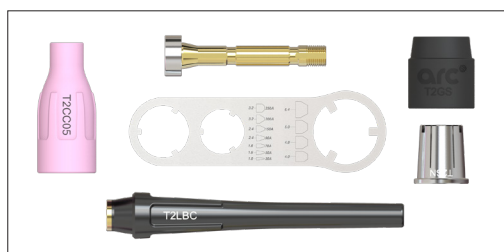

## ARC T SERIES STARTER KITS

The Arc Collet Body Starter Kits include everything you need to get started

### Collet Body Starter Kits

Part No.	Description	T2	T3	T3W	T4W
SCB1*	Small Collet Body Starter Kit 1.0mm	●	●	●	●
SCB2	Small Collet Body Starter Kit 1.6mm	●	●	●	●
SCB3*	Small Collet Body Starter Kit 2.0mm	●	●	●	●
SCB4	Small Collet Body Starter Kit 2.4mm	●	●	●	●
SCB5	Small Collet Body Starter Kit 3.2mm	●	●	●	●
SCB6*	Small Collet Body Starter Kit 4.0mm	●	●	●	●
MCB1*	Medium Collet Body Starter Kit 1.0mm	●	●	●	●
MCB2	Medium Collet Body Starter Kit 1.6mm	●	●	●	●
MCB3*	Medium Collet Body Starter Kit 2.0mm	●	●	●	●
MCB4	Medium Collet Body Starter Kit 2.4mm	●	●	●	●
MCB5	Medium Collet Body Starter Kit 3.2mm	●	●	●	●
MCB6*	Medium Collet Body Starter Kit 4.0mm	●	●	●	●
MCB7*	Medium Collet Body Starter Kit 4.8mm	●	●	●	●

### Gas Lens Body Starter Kits

Part No.	Description	T2	T3	T3W	T4W
SGL1	Small Gas Lens Body Starter Kit 1.0mm	●	●	●	●
SGL2	Small Gas Lens Body Starter Kit 1.6mm	●	●	●	●
SGL3*	Small Gas Lens Body Starter Kit 2.0mm	●	●	●	●
SGL4	Small Gas Lens Body Starter Kit 2.4mm	●	●	●	●
SGL5	Small Gas Lens Body Starter Kit 3.2mm	●	●	●	●
SGL6*	Small Gas Lens Body Starter Kit 4.0mm	●	●	●	●
MGL1*	Medium Gas Lens Body Starter Kit 1.0mm	●	●	●	●
MGL2	Medium Gas Lens Body Starter Kit 1.6mm	●	●	●	●
MGL3*	Medium Gas Lens Body Starter Kit 2.0mm	●	●	●	●
MGL4	Medium Gas Lens Body Starter Kit 2.4mm	●	●	●	●
MGL5	Medium Gas Lens Body Starter Kit 3.2mm	●	●	●	●
MGL6*	Medium Gas Lens Body Starter Kit 4.0mm	●	●	●	●