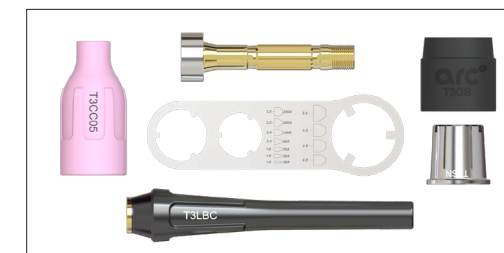

## ARC T SERIES STARTER KITS

The Arc Collet Body Starter Kits include everything you need to get started

### Collet Body Starter Kits

Part No.	Description	T2	T3	T3W	T4W
SCB1*	Small Collet Body Starter Kit 1.0mm	●	●	●	●
SCB2	Small Collet Body Starter Kit 1.6mm	●	●	●	●
SCB3*	Small Collet Body Starter Kit 2.0mm	●	●	●	●
SCB4	Small Collet Body Starter Kit 2.4mm	●	●	●	●
SCB5	Small Collet Body Starter Kit 3.2mm	●	●	●	●
SCB6*	Small Collet Body Starter Kit 4.0mm	●	●	●	●
MCB1*	Medium Collet Body Starter Kit 1.0mm	●	●	●	●
MCB2	Medium Collet Body Starter Kit 1.6mm	●	●	●	●
MCB3*	Medium Collet Body Starter Kit 2.0mm	●	●	●	●
MCB4	Medium Collet Body Starter Kit 2.4mm	●	●	●	●
MCB5	Medium Collet Body Starter Kit 3.2mm	●	●	●	●
MCB6*	Medium Collet Body Starter Kit 4.0mm	●	●	●	●
MCB7*	Medium Collet Body Starter Kit 4.8mm	●	●	●	●

### Gas Lens Body Starter Kits

Part No.	Description	T2	T3	T3W	T4W
SGL1	Small Gas Lens Body Starter Kit 1.0mm	●	●	●	●
SGL2	Small Gas Lens Body Starter Kit 1.6mm	●	●	●	●
SGL3*	Small Gas Lens Body Starter Kit 2.0mm	●	●	●	●
SGL4	Small Gas Lens Body Starter Kit 2.4mm	●	●	●	●
SGL5	Small Gas Lens Body Starter Kit 3.2mm	●	●	●	●
SGL6*	Small Gas Lens Body Starter Kit 4.0mm	●	●	●	●
MGL1*	Medium Gas Lens Body Starter Kit 1.0mm	●	●	●	●
MGL2	Medium Gas Lens Body Starter Kit 1.6mm	●	●	●	●
MGL3*	Medium Gas Lens Body Starter Kit 2.0mm	●	●	●	●
MGL4	Medium Gas Lens Body Starter Kit 2.4mm	●	●	●	●
MGL5	Medium Gas Lens Body Starter Kit 3.2mm	●	●	●	●
MGL6*	Medium Gas Lens Body Starter Kit 4.0mm	●	●	●	●